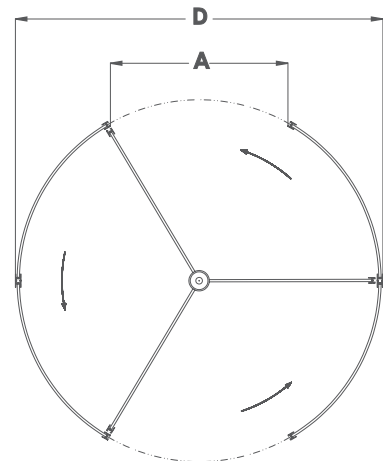

Designed • Developed • Made in Germany

RV320/420

Technical Detail RV320/420

Outside diameter D (mm)	2000 - 3800
Canopy height (mm)	≥ 200
Opening width A (mm) / 3 leaves	ca. 950 - 1850
Opening width A (mm) / 4 leaves	ca. 1355 - 2615
Drum walls, curved laminated glass 8 - 12 mm	✓
Toughened safety glass door leaf 10 - 20 mm	✓
Drum walls, sheet metal paneling, thermal insulation	✓

Standard	RV320 - 3 leaves	RV420 - 4 leaves
DIN 18650	✓	✓
EN 16005	✓	✓
EN 60335	✓	✓
EN ISO 13849-1:2008	✓	✓
AufSchR	✓	✓
CE conformity	✓	✓

Diameter (mm) - D	Opening width - A / RV320 - 3 leaves	Opening width - A / RV420 - 4 leaves
2000	950	1355
2200	1050	1495
2400	1150	1635
2600	1250	1775
2800	1350	1915
3000	1450	2055
3200	1550	2195
3400	1650	2335
3600	1750	2475
3800	1850	2615

Standard System with 4 Leaves

Outside diameter	2000 - 3800 mm
Total height	2200 - 3200 mm
Passage height	2000 - 3000 mm
Number of leaves	4
Functional programs	<ul style="list-style-type: none"> • Manual • Semi-automatic • Fully-automatic • Continuous rotation • Lock
Rotary cycle	180° (optional)

Standard System with 3 Leaves

Outside diameter	2000 - 3800 mm
Total height	2200 - 3200 mm
Passage height	2000 - 3000 mm
Number of leaves	3
Functional programs	<ul style="list-style-type: none"> • Manual • Semi-automatic • Fully-automatic • Continuous rotation • Lock
Rotary cycle	120° (optional)