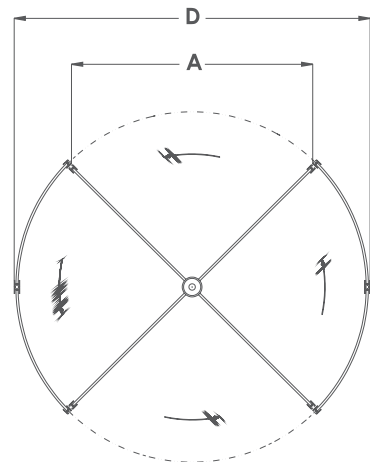

Designed • Developed • Made in Germany

RV320/420

Technical Detail RV320/420

Outside diameter D (mm)	2000 - 3800
Canopy height (mm)	≥ 200
Opening width A (mm) / 3 leaves	ca. 950 - 1850
Opening width A (mm) / 4 leaves	ca. 1355 - 2615
Drum walls, curved laminated glass 8 - 12 mm	✓
Toughened safety glass door leaf 10 - 20 mm	✓
Drum walls, sheet metal paneling, thermal insulation	✓

Standard	RV320 - 3 leaves	RV420 - 4 leaves
DIN 18650	✓	✓
EN 16005	✓	✓
EN 60335	✓	✓
EN ISO 13849-1:2008	✓	✓
AufSchR	✓	✓
CE conformity	✓	✓

Diameter (mm) - D	Opening width - A / RV320 - 3 leaves	Opening width - A / RV420 - 4 leaves
2000	950	1355
2200	1050	1495
2400	1150	1635
2600	1250	1775
2800	1350	1915
3000	1450	2055
3200	1550	2195
3400	1650	2335
3600	1750	2475
3800	1850	2615

Standard System with 4 Leaves

Outside diameter	2000 - 3800 mm
Total height	2200 - 3200 mm
Passage height	2000 - 3000 mm
Number of leaves	4
Functional programs	<ul style="list-style-type: none"> • Manual • Semi-automatic • Fully-automatic • Continuous rotation • Lock
Rotary cycle	180° (optional)