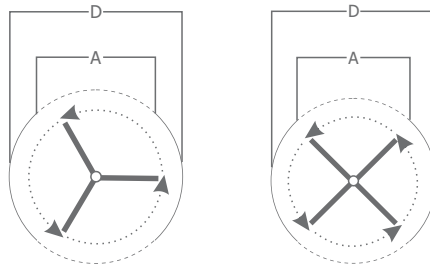

Designed • Developed • Made in Germany

RV320/420

Technical Detail RV320/420

Outside diameter D (mm)	2000 - 3800
Canopy height (mm)	≥ 200
Opening width A (mm) / 3 leaves	ca. 950 - 1850
Opening width A (mm) / 4 leaves	ca. 1355 - 2615
Drum walls, curved laminated glass 8 - 12 mm	✓
Toughened safety glass door leaf 10 - 20 mm	✓
Drum walls, sheet metal paneling, thermal insulation	✓

Standard	RV320 - 3 leaves	RV420 - 4 leaves
DIN 18650	✓	✓
EN 16005	✓	✓
EN 60335	✓	✓
EN ISO 13849-1:2008	✓	✓
AufSchR	✓	✓
CE conformity	✓	✓

Diameter (mm) - D	Opening width - A / RV320 - 3 leaves	Opening width - A / RV420 - 4 leaves
2000	950	1355
2200	1050	1495
2400	1150	1635
2600	1250	1775
2800	1350	1915
3000	1450	2055
3200	1550	2195
3400	1650	2335
3600	1750	2475
3800	1850	2615

Standard System with 4 Leaves

Outside diameter	2000 - 3800 mm
Total height	2200 - 3200 mm
Passage height	2000 - 3000 mm
Number of leaves	4
Functional programs	<ul style="list-style-type: none"> • Manual • Semi-automatic • Fully-automatic • Continuous rotation • Lock
Rotary cycle	180° (optional)